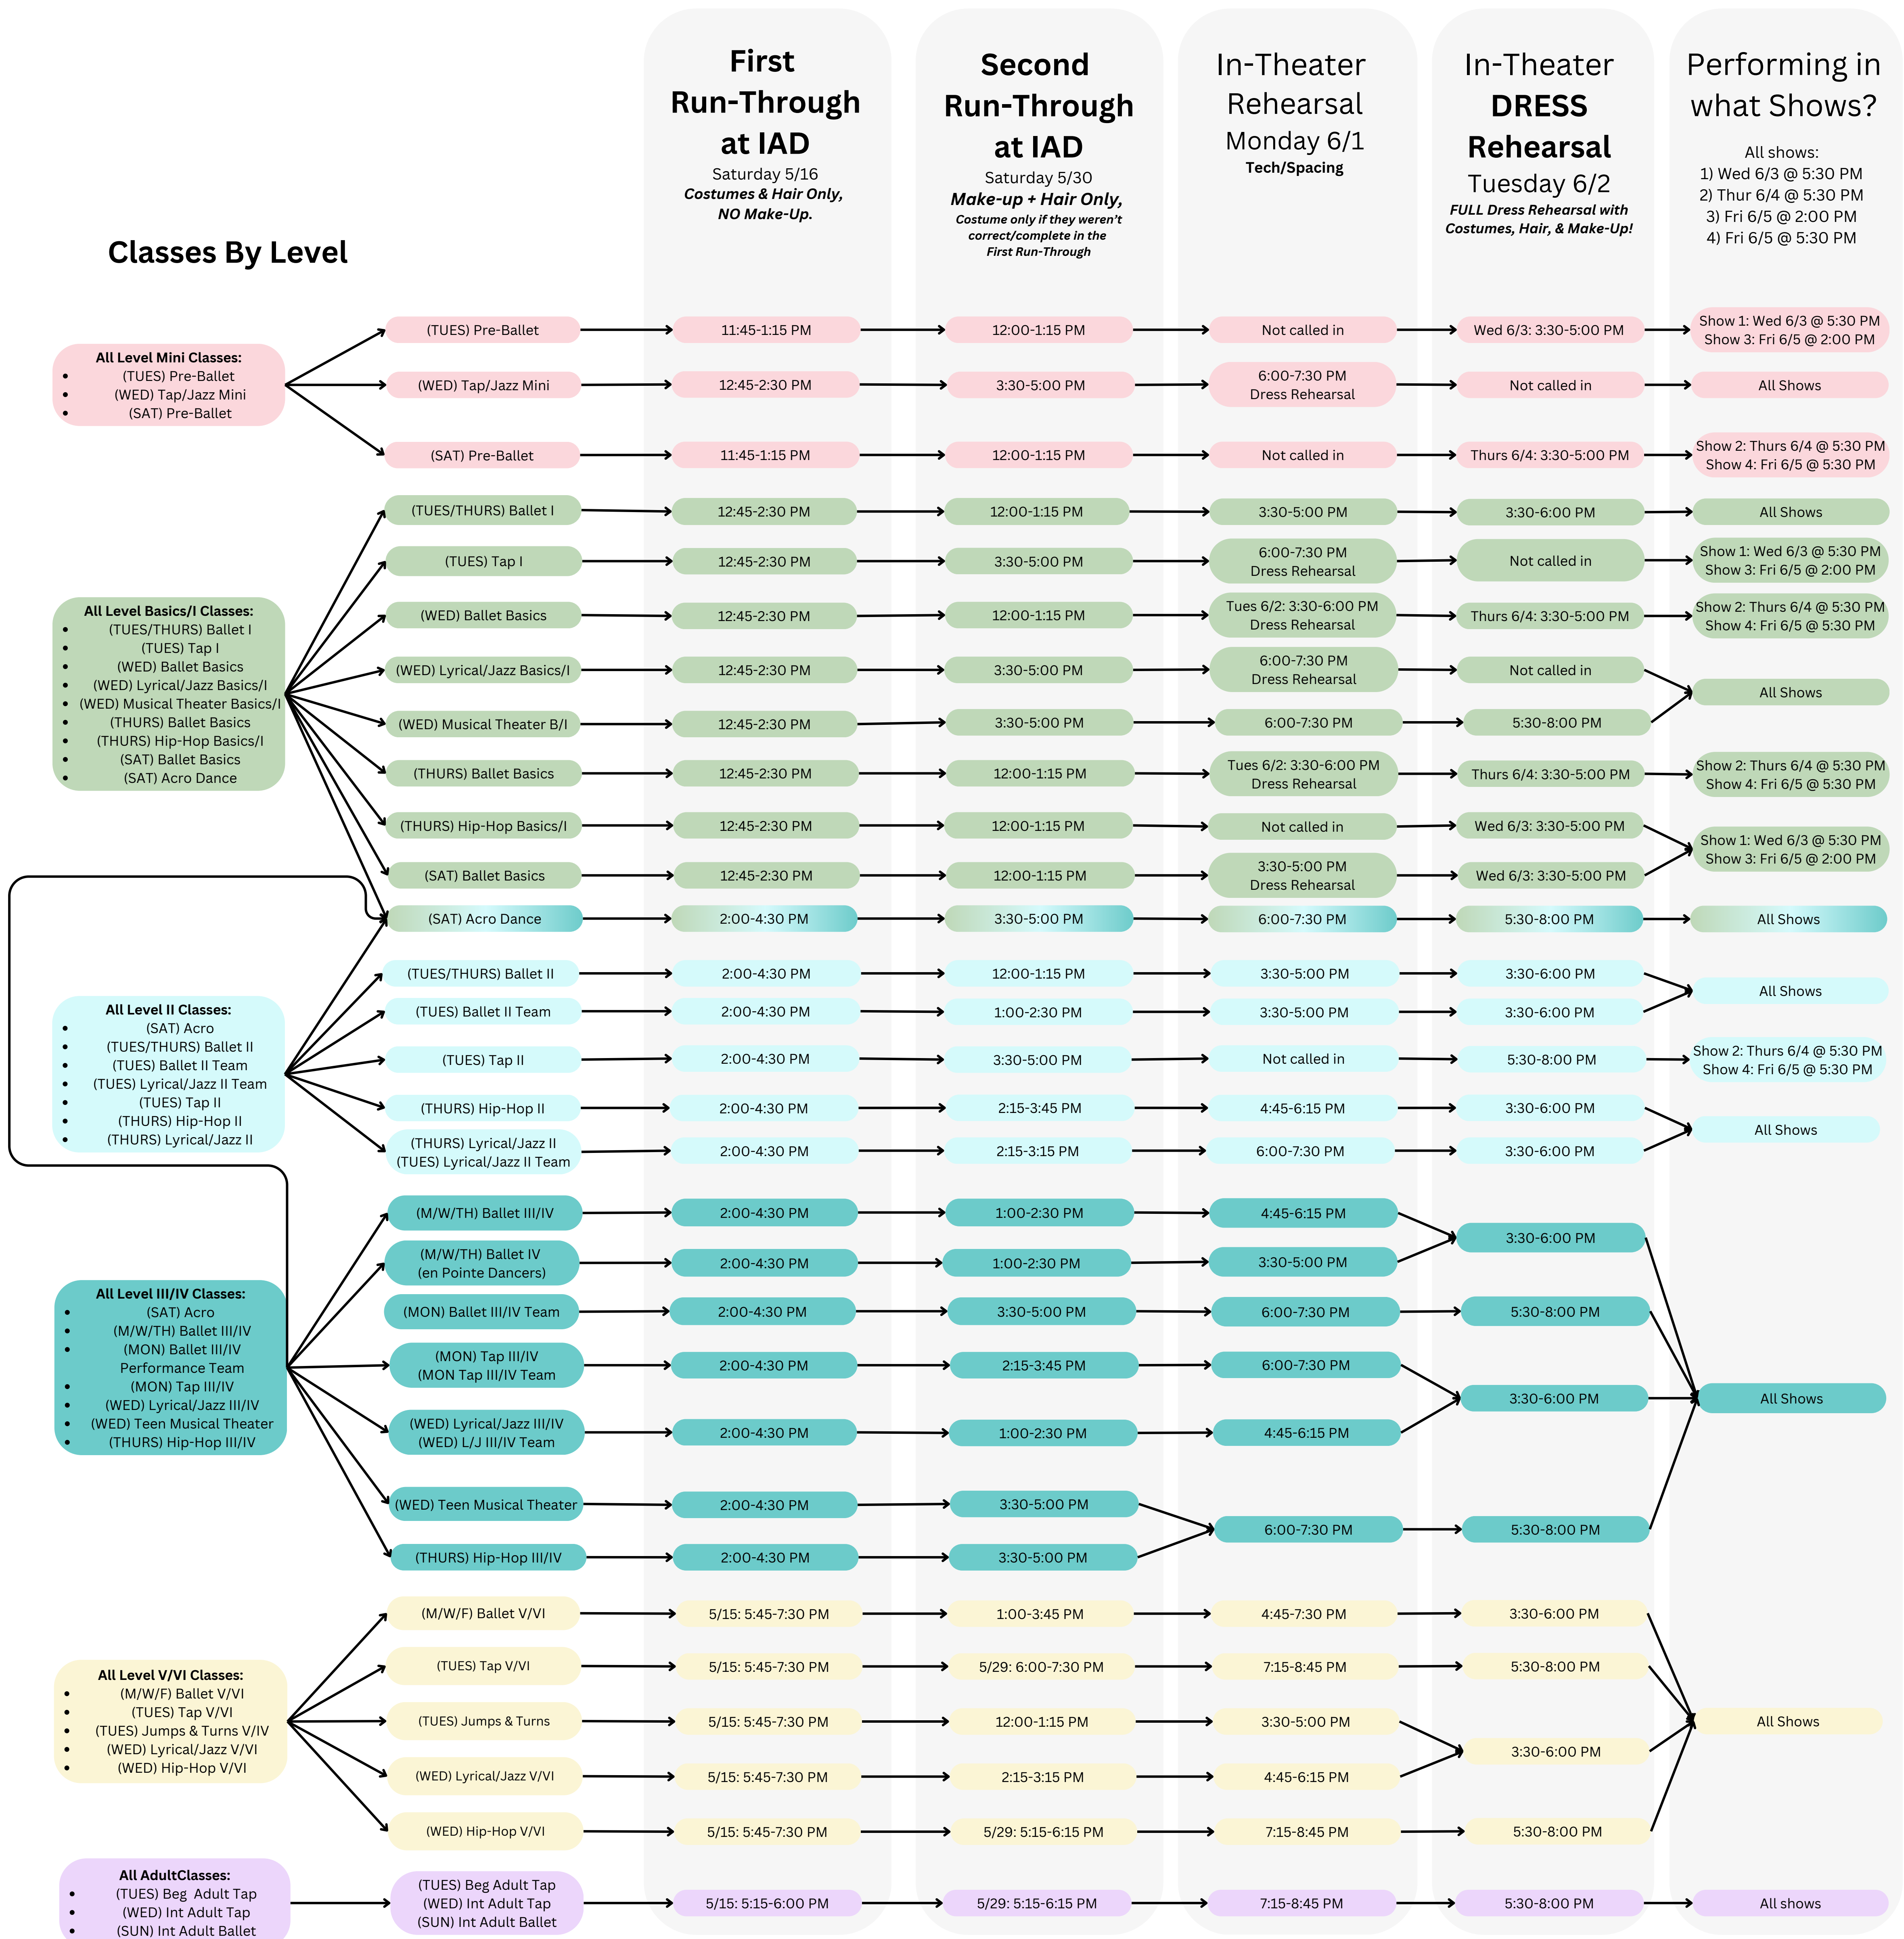

June Pro 2026: Swan Lake Rehearsals Schedule (By Class)

Please arrive at least 15 minutes before the requested call times below, and be warmed up and ready to dance!

*Please be patient with the times. As much as we plan ahead, sometimes things take more or less time—we are doing our best to keep on-schedule.

*If your classes have overlapping rehearsal times, please plan on being here for the maximum time listed.

*If you're in multiple classes, please arrive at the earliest requested call time, and plan to stay until the latest requested call time.

* If you have any additional roles, please talk to Shannon about when you need to be at rehearsals.